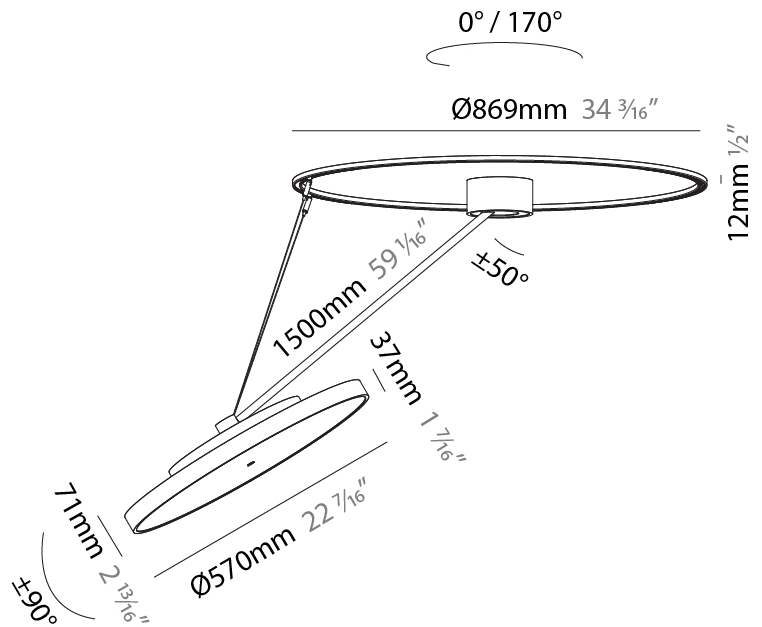

GENERAL

Series: Sign Diva Dancer
Subseries: Sign Diva Dancer
Partner: Prolicht
Division: Architectural
Installation: Suspension
Product Type: Pendant
Mounting Location: Ceiling
Light Distribution: Adjustable

PHYSICAL

Shape: Round
Diameter (mm): 570
Diameter (in): 22 7/16
Height (mm): 1620
Height (in): 63 3/4
Weight (kg): 6.0
Weight (lbs): 13.22
Diffuser: PMMA - Opal / Micro-Prism / Sparkling Secret / Vintage Industrial
Fixture Finish: SSR / BKV / CWI / CRY / HAB / UFT / ITA / RUA / FTG / MYG / LOD / PUS / FRO / FUP / KIA / POP / BLS / SPG / MEY / GOH / CHC / COM / ABZ / JAG / OBR / MOS / ROR
Fixture Material: PMMA / Extruded Aluminum / Steel

ELECTRICAL

Lamp Type: LED (Zhaga Standard)
Input Wattage (W): 58.3
Total Output Wattage (W): 46.9
Dimming: Tri-Mode (Non-Dimming and Phase Dimming (120Vac only) and 0-10V Dimming)
Driver Included: Yes
Driver Location: Integrated
Driver Type: Constant Current - Universal
Driver Class: Class 2
Input Voltage (V): 120 - 277
Constant Current (MA): 350

LED

Color Temperature (°K): 3000 / 3500 / 4000
Max. Delivered Lumen (lm): 6120 / 6233 / 6360
CRI: >90 CRI
Lamp Life (hrs): 50000

OPTICAL

Adjustability: Rotational Canopy 170°; Tilting Canopy ±50°; Tilting Head ±90°

RATINGS AND CERTIFICATIONS

Certified By: Certified for North American Standards
IP rating: IP20