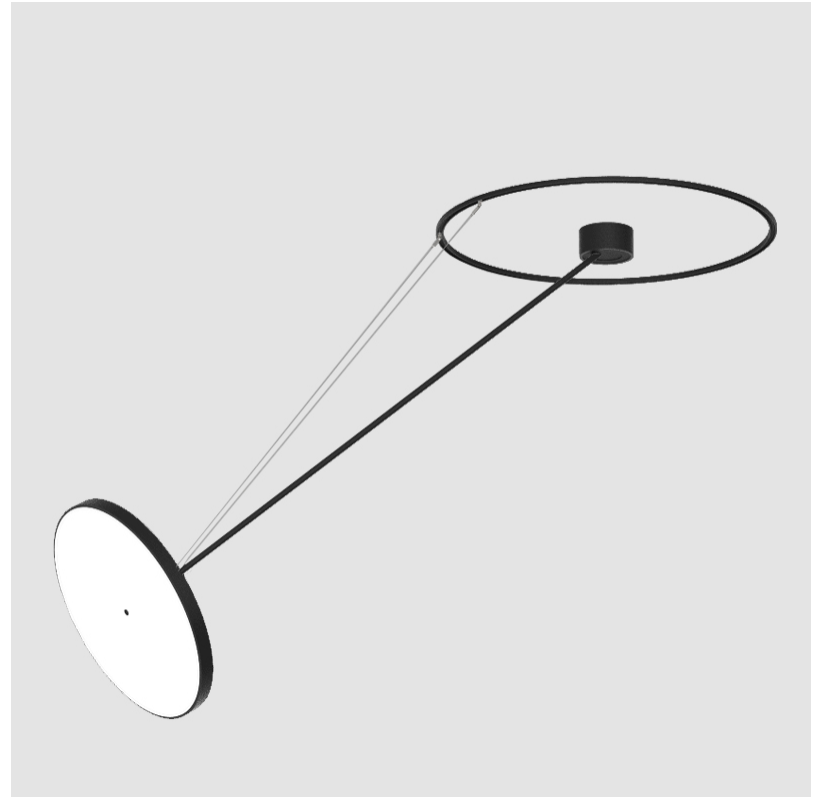

GENERAL

Series: Sign Diva Dancer
Subseries: Sign Diva Dancer
Partner: Prolicht
Division: Architectural
Installation: Suspension
Product Type: Pendant
Mounting Location: Ceiling
Light Distribution: Adjustable

PHYSICAL

Shape: Round
Diameter (mm): 570
Diameter (in): 22 7/16
Height (mm): 1620
Height (in): 63 3/4
Weight (kg): 6.0
Weight (lbs): 13.22
Diffuser: PMMA - Opal / Micro-Prism / Sparkling Secret / Vintage Industrial
Fixture Finish: SSR / BKV / CWI / CRY / HAB / UFT / ITA / RUA / FTG / MYG / LOD / PUS / FRO / FUP / KIA / POP / BLS / SPG / MEY / GOH / CHC / COM / ABZ / JAG / OBR / MOS / ROR
Fixture Material: PMMA / Extruded Aluminum / Steel

ELECTRICAL

Lamp Type: LED (Zhaga Standard)
Input Wattage (W): 58.3
Total Output Wattage (W): 46.9
Dimming: Tri-Mode (Non-Dimming and Phase Dimming (120Vac only) and 0-10V Dimming)
Driver Included: Yes
Driver Location: Integrated
Driver Type: Constant Current - Universal
Driver Class: Class 2
Input Voltage (V): 120 - 277
Constant Current (MA): 350

LED

Color Temperature (°K): 3000 / 3500 / 4000
Max. Delivered Lumen (lm): 6120 / 6233 / 6360
CRI: >90 CRI
Lamp Life (hrs): 50000

OPTICAL

Adjustability: Rotational Canopy 170°; Tilting Canopy ±50°; Tilting Head ±90°

RATINGS AND CERTIFICATIONS

Certified By: Certified for North American Standards
IP rating: IP20