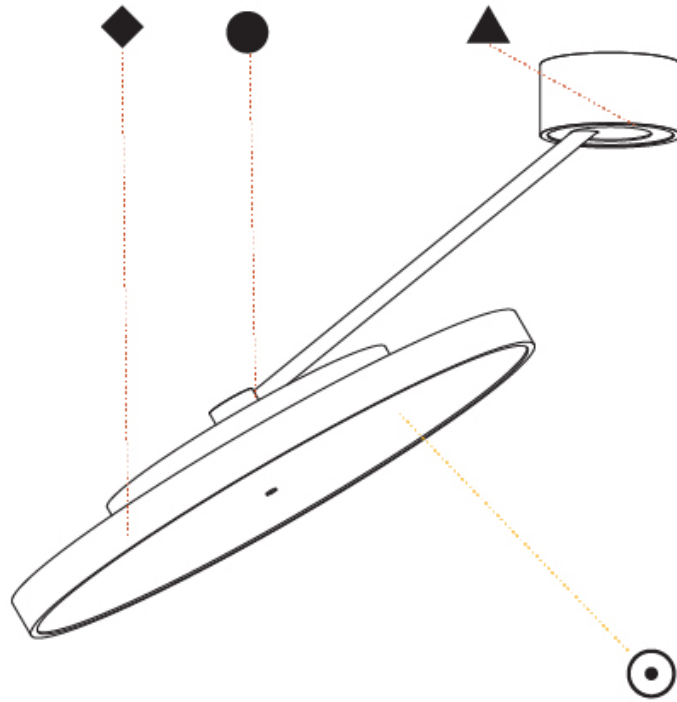

#### OPTICAL

Adjustability: Rotational Canopy 170°; Tilting Canopy ±50°; Tilting Head ±90°

## SIGN DIVA DANCER SUSPENSION

A300041-

PROJECT

TYPE

SPECIFIER

QUANTITY

DATE

A